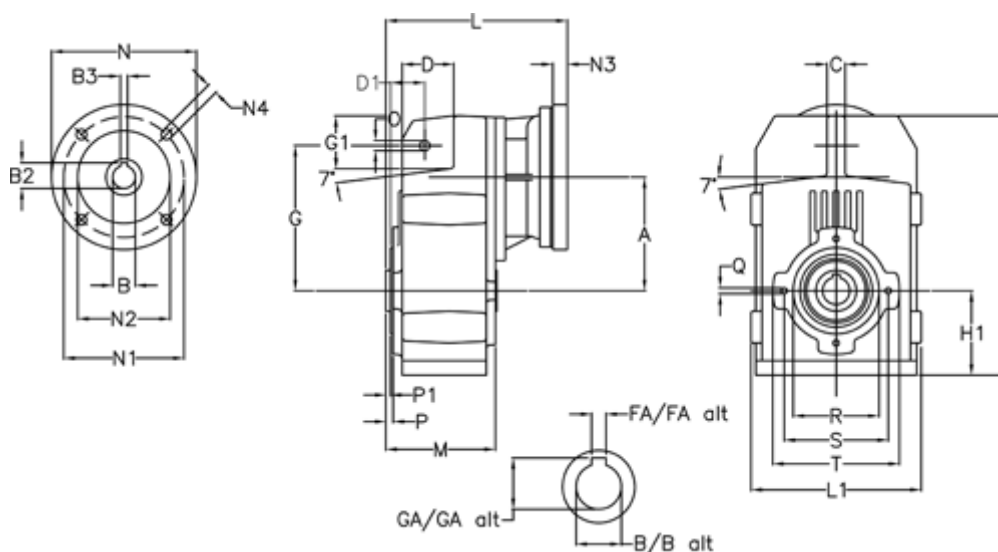

Article number: 29560208343230
 Description: Shaft mounted gear
 A253H35-83,4-P80B5

Measures

A = 128.75	FA = 10	M = 135.5	Q = M10x14
B = 35	G = 162	N = 200	R = 110
B1 = 19	G1 = 58.0	N1 = 165	S = 130
B2 = 21.8	GA = 38.3	N2 = 130	T = 150
B3 = 6	H = 290.5	N4 = M10x20	
C = 20	H1 = 93.5	O = 13	
D = 57.0	L = 232.5	P = 6.0	
D1 = 43.5	L1 = 188	P1 = 3.5	